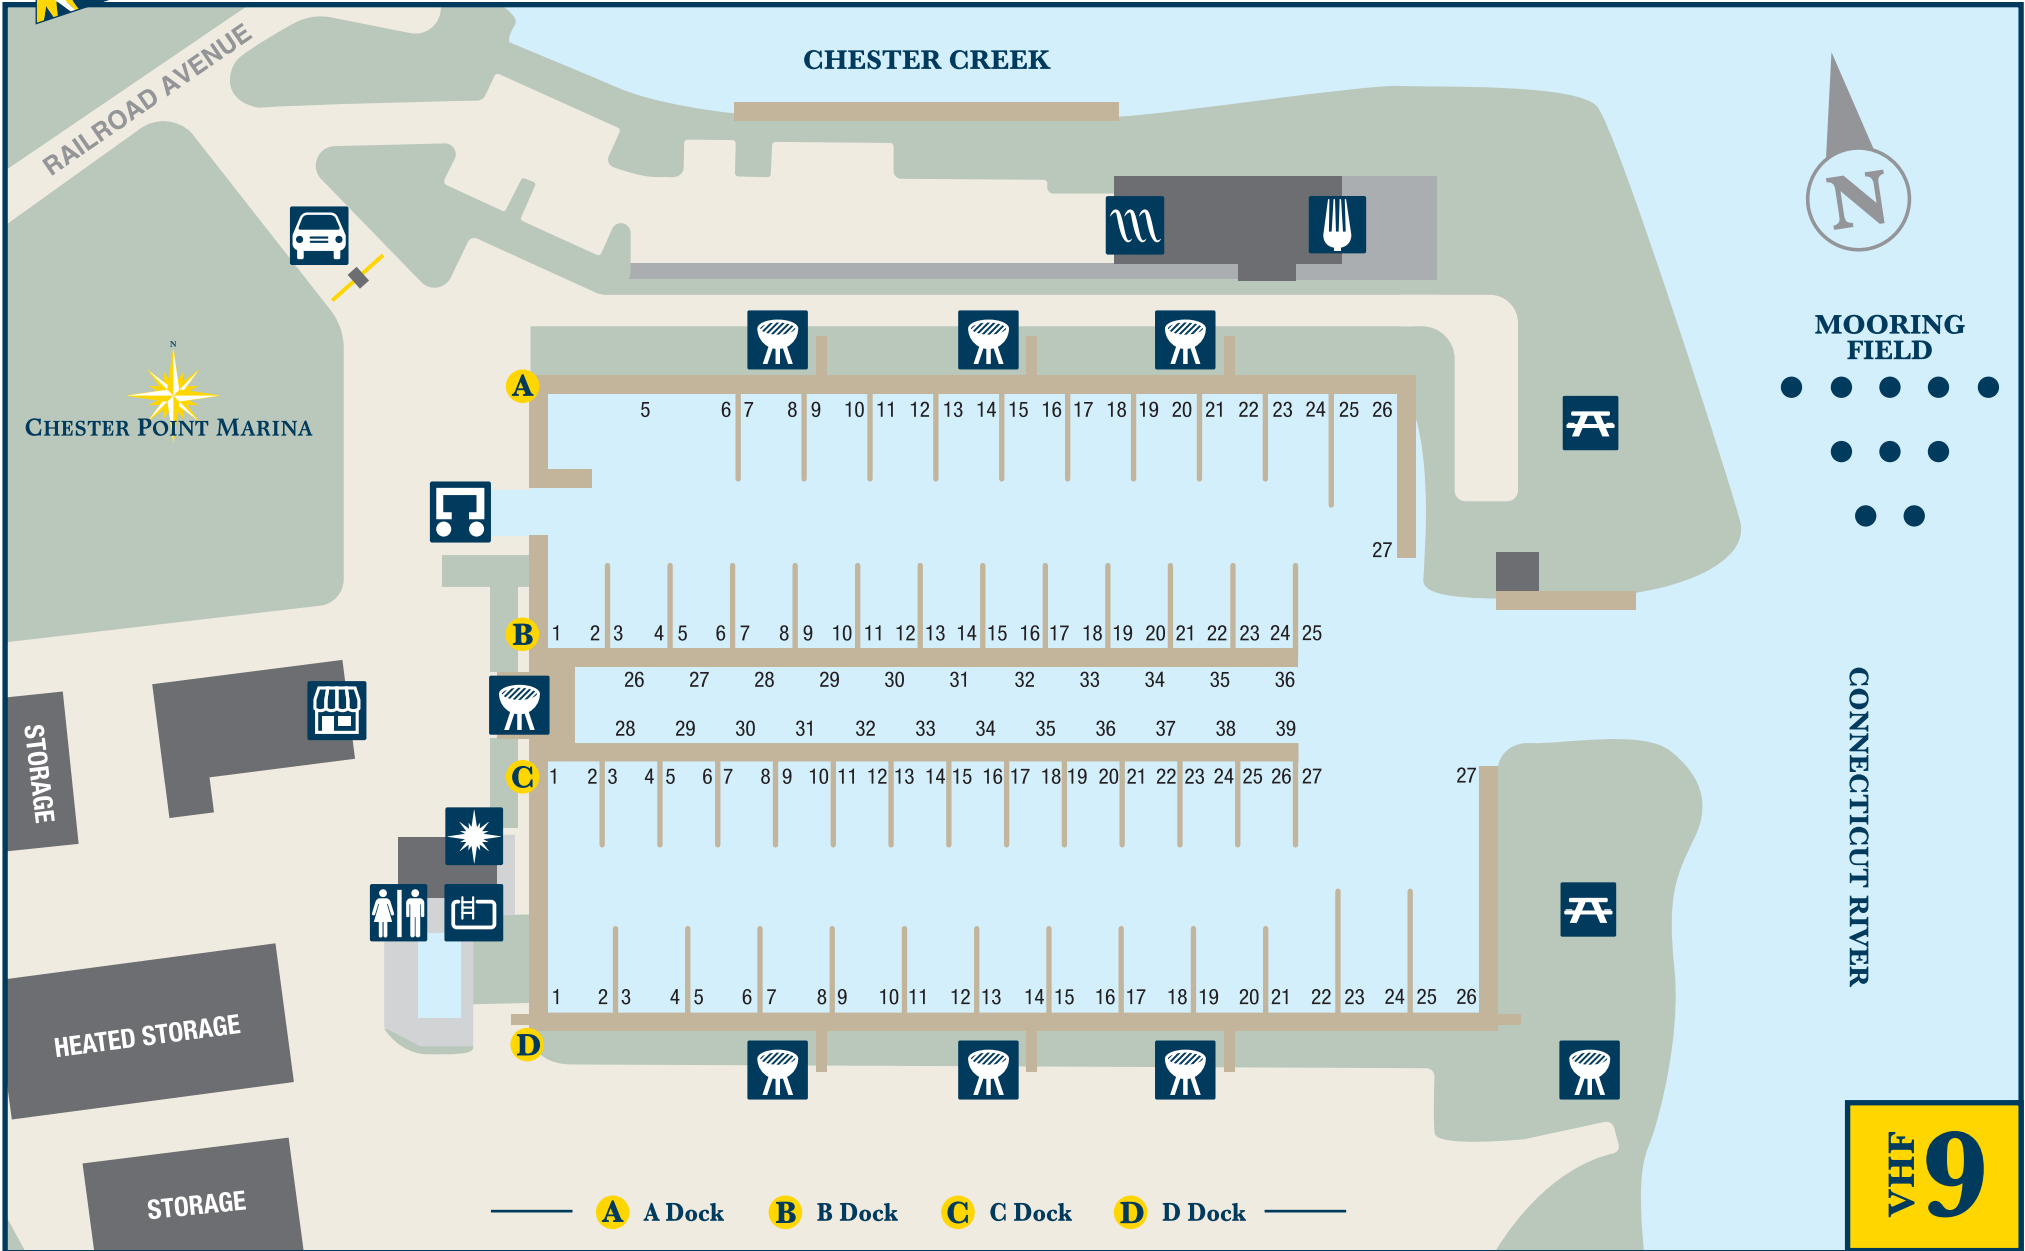

Lat 41°, 24', 20" / Long -72°, 25', 47"

72 Railroad Ave, Chester, CT 06412

• 860-526-1661

• www.ChesterPointMarina.com

— **A** A Dock    **B** B Dock    **C** C Dock    **D** D Dock —

Parts Department & Ship's Store

Marina Entrance

Restrooms

Pool & Lounge

Patio & Grill

Maritime Boat Sales Showroom

Marina Office (Upstairs)

Travel Lift

Picnic Area

Marker 37 Restaurant