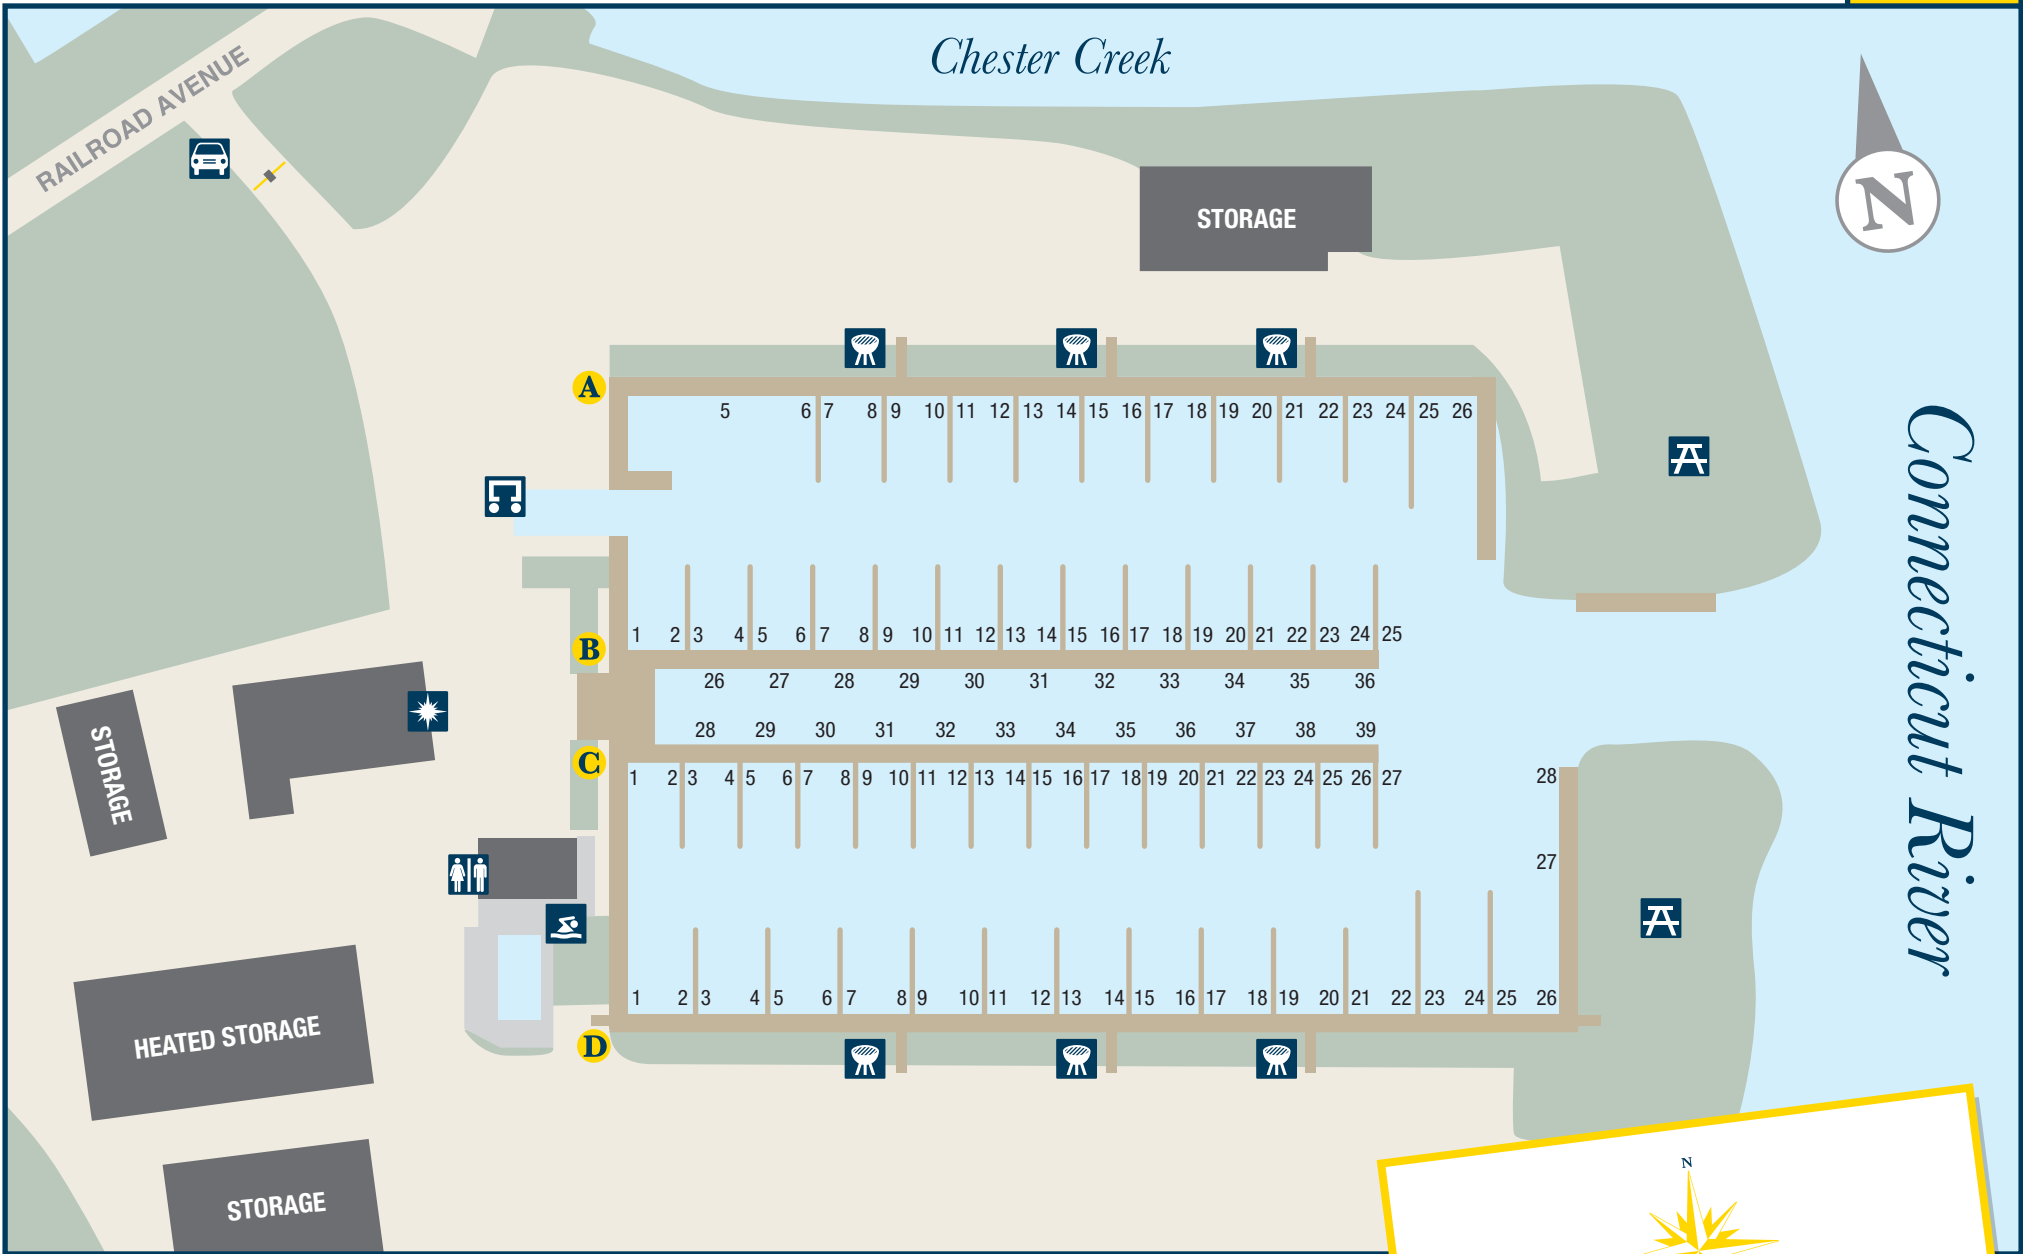

Office & Ship's Store

Marina Entrance

Pool & Lounge

Travel Lift

Picnic Area

Patio & Grill

Restrooms

A A Dock

B B Dock

C C Dock

D D Dock

VHF
9

72 Railroad Ave, Chester, CT 06412 • 860-526-1661 • www.ChesterPointMarina.com

Lat 41°, 24', 20" / Long -72°, 25', 47"

CHESTER POINT MARINA