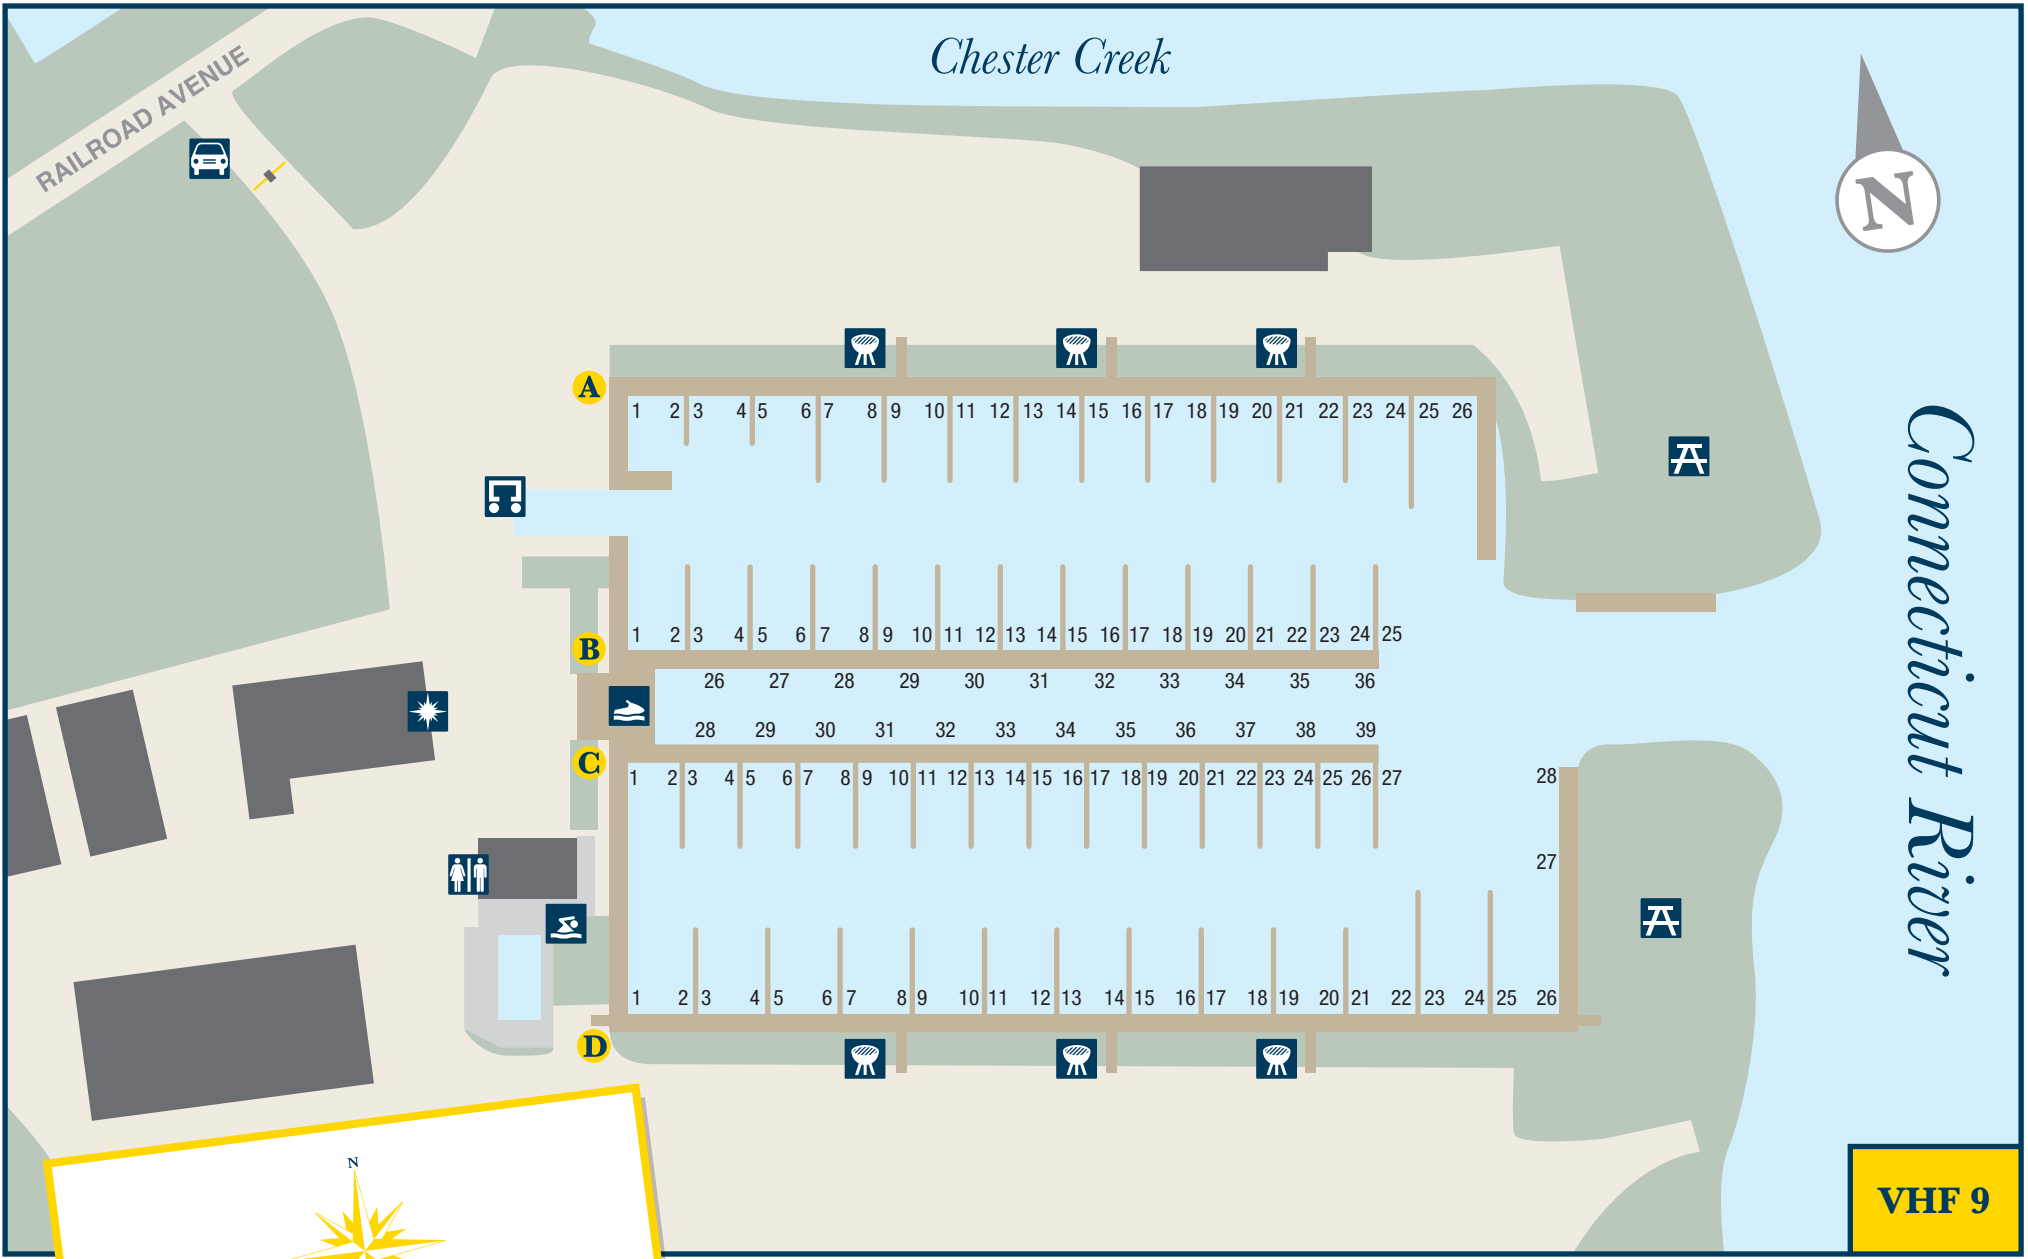

Office & Ship's Store

Marina Entrance

Pool & Lounge

Travel Lift

Picnic Area

Patio & Grill

Restrooms

Jet Ski Dock

A A Dock

B B Dock

C C Dock

D D Dock

VHF 9

72 Railroad Ave, Chester, CT 06412 • 860-526-1661 • www.ChesterPointMarina.com

Lat 41°, 24', 20" / Long -72°, 25', 47"